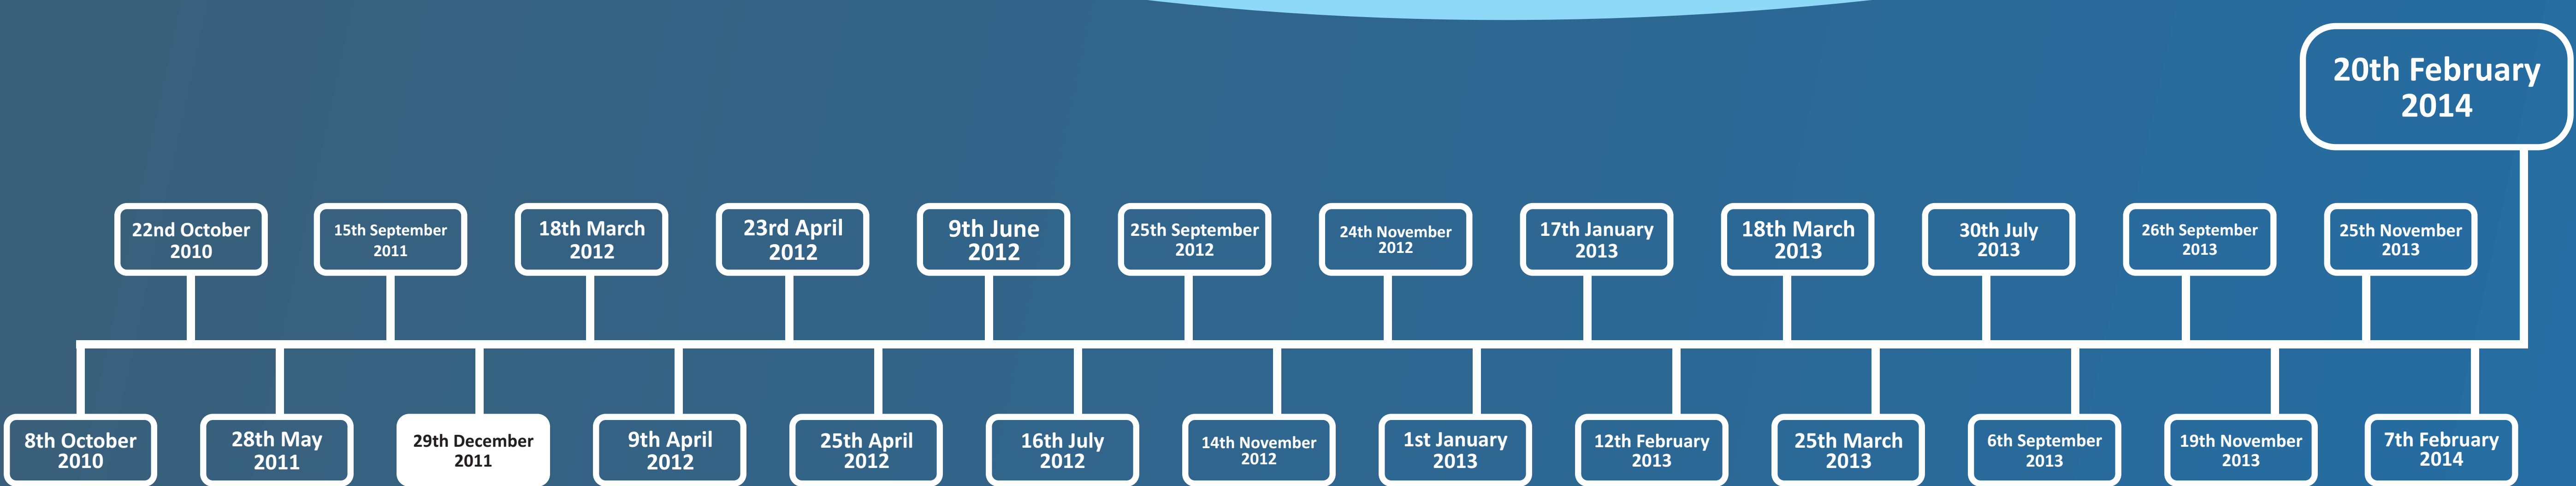

## Inauguration of ATDC Integrated Campus at Kinfra Apparel Park, Thiruvananthapuram

- In order to catalyse the growth, ATDC deemed it necessary to set-up a major facility in Kerala in own property purchased from KINFRA
- The 3 major activities of ATDC, the ATDC Vocational Institutes, the SMART Hub and the ATDC-SMART ToT Academy are all housed under an integrated ATDC campus in Kinfra Apparel Park.
- ATDC is thankful to State Government for providing the land and the building for setting up the integrated ATDC Campus and to the KINFRA Management for being supportive through the years in the growth of the Institute's activities in Kerala.